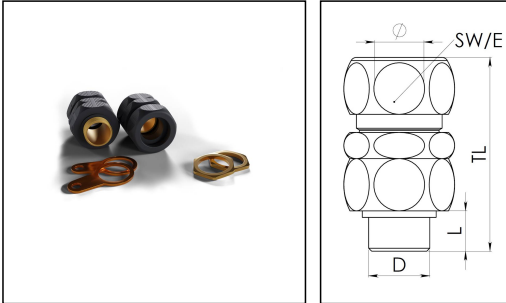

## ShieldGLAND Standard M25

ShieldGLAND Standard M25 Brass locknut, Earth tag

Products may differ in size, colour and appearance to those shown. If you require further information or customisation, please contact us directly.

<b>Material sealing gasket</b>	TPE
<b>Temp. range min</b>	-40 °C
<b>Temp. range max</b>	120 °C
<b>Protection class</b>	IP68 (5 bar 30 min)
<b>Thread type</b>	M
<b>Ø Connection thread D</b>	25
<b>Lead</b>	1,5
<b>Length screw-in thread L</b>	13 mm
<b>Ø cable diameter min</b>	17 mm
<b>Ø cable diameter max</b>	28 mm
<b>Ø cable below cable shield max</b>	17 mm - 21 mm
<b>Key width SW</b>	41 mm
<b>Collar diameter (E)</b>	46 mm
<b>Total length TL</b>	61 mm - 68 mm
<b>Type</b>	ShieldGLAND Standard M25
<b>WISKA-Order no.</b>	10112392
<b>Packing unit</b>	2